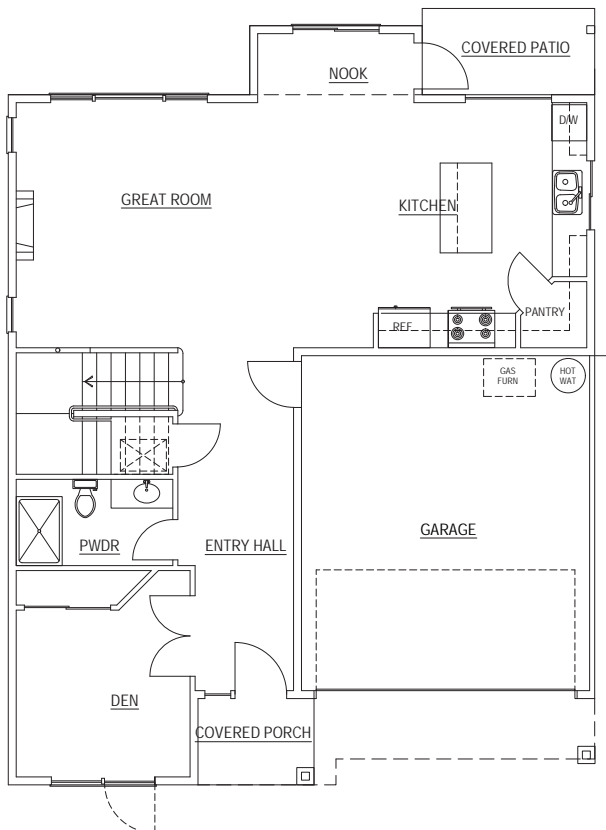

2222 Sq Ft

4 Bedrooms

3 Baths

## Not Yet Listed

- Spacious and bright great room floor plan features fireplace
- Gourmet kitchen offers spacious pantry with eating bar island with easy access to covered patio
- Versatile den on main with full closet and full bath on main
- Large walk-in laundry room