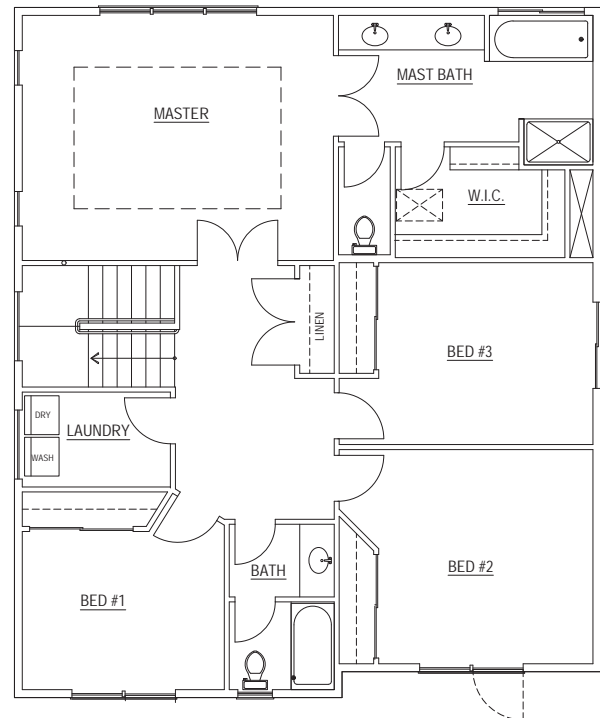

2222 Sq Ft

4 Bedrooms

3 Baths

## Not Yet Listed

- Spacious and bright great room floor plan features fireplace
- Gourmet kitchen offers spacious pantry with eating bar island with easy access to covered patio
- Versatile den on main with full closet and full bath on main
- Large walk-in laundry room