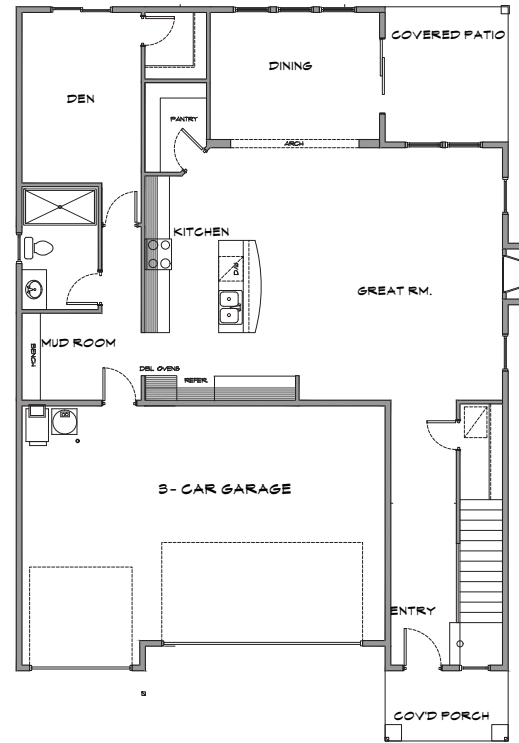

# Lindsey Addition

Lot 1

CONTACT

Megan Talalemotu  
503.936.0332  
megan@crandallgroup.com

Lot 1 - \$829,950

4+ bed    3 bath    3448 Sq. Ft.

- Welcoming 2 story high entry way
- Gourmet kitchen with oversized island, gas appliances, quartz or granite counters with full height designer tile backsplash
- Spacious great room featuring gas fireplace and formal dining room
- Versatile floor plan offers 4 bedrooms upstairs, a large media room, separate mini suite and den on main
- Covered patio for outdoor entertaining