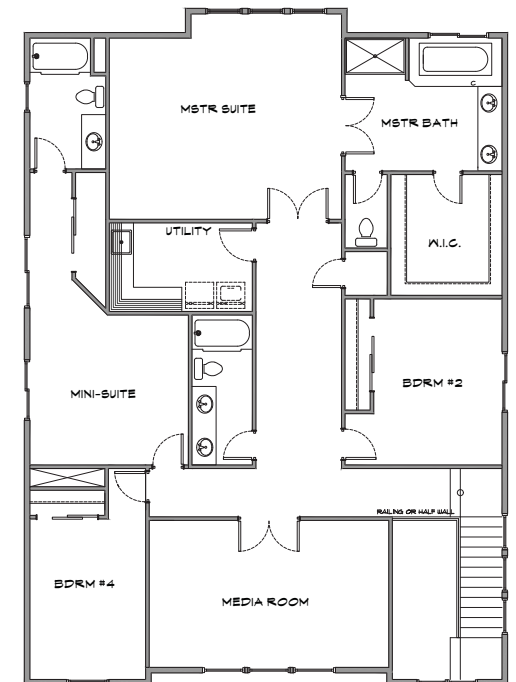

# Lindsey Addition

Lot 1

CONTACT

Megan Talalemotu  
503.936.0332  
megan@crandallgroup.com

Lot 1 - \$829,950

4+ bed    3 bath    3448 Sq. Ft.

- Welcoming 2 story high entry way
- Gourmet kitchen with oversized island, gas appliances, quartz or granite counters with full height designer tile backsplash
- Spacious great room featuring gas fireplace and formal dining room
- Versatile floor plan offers 4 bedrooms upstairs, a large media room, separate mini suite and den on main
- Covered patio for outdoor entertaining