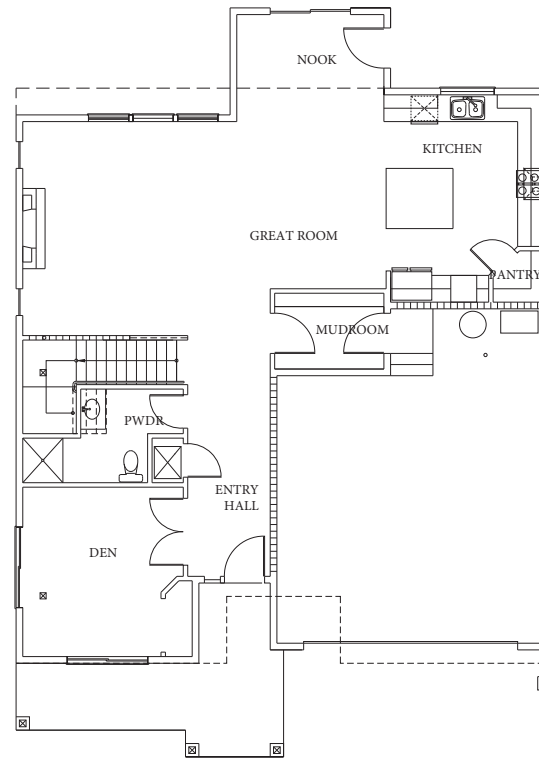

## Lot 2 - Coming Soon

4+ bed ◦ 3 bath ◦ 2854 Sq. Ft.

- Open great room including fireplace
- Gourmet kitchen with oversized island, gas appliances, quartz or granite counters with full height designer tile backsplash
- Luxurious master suite features walk-in closets and spacious corner soaking tub
- 3 additional spacious bedrooms upstairs plus den on main floor
- Versatile 5th bedroom or bonus room with closet