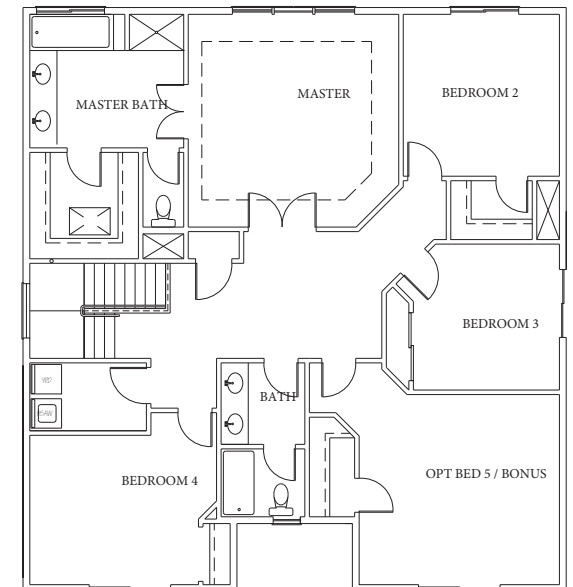

## Lot 2 - Coming Soon

4+ bed ◦ 3 bath ◦ 2854 Sq. Ft.

- Open great room including fireplace
- Gourmet kitchen with oversized island, gas appliances, quartz or granite counters with full height designer tile backsplash
- Luxurious master suite features walk-in closets and spacious corner soaking tub
- 3 additional spacious bedrooms upstairs plus den on main floor
- Versatile 5th bedroom or bonus room with closet